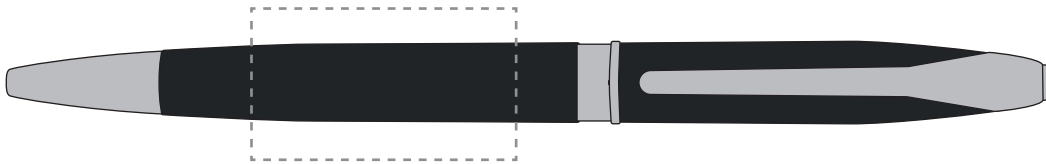

Your Ref:	Quantity:	Product Code: TPC951001
Our Ref:	Version: 1	Product Colour: BLACK

**PRINTING CONCERNS:**

\*\* Please note, chrome finish will increase line thickness so small details may/will merge \*\*

We stock this item in the following colours

**PANTONE REFERENCE(S)**

● Engrave

ARTWORK SCALE 100%

ARTWORK SCALE 100%

Rotary Engrave Area:  
35mm x 20mm

Product Image for visualisation  
- colours may vary

The dashed line is to demonstrate print area and will not appear on your printed item